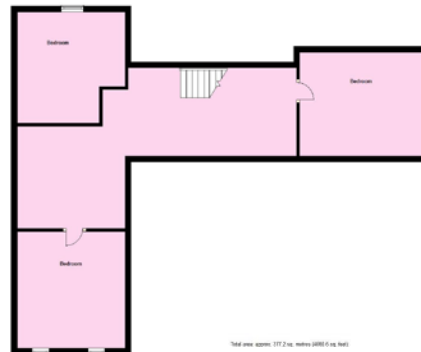

Second Floor