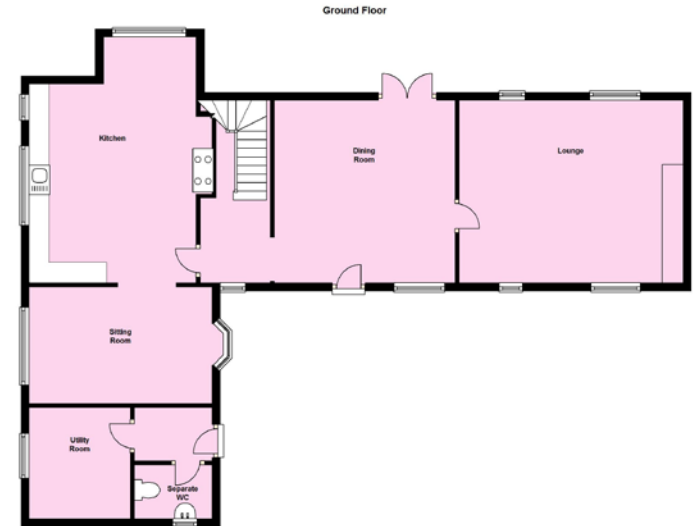

Rhosbeirio Farmhouse