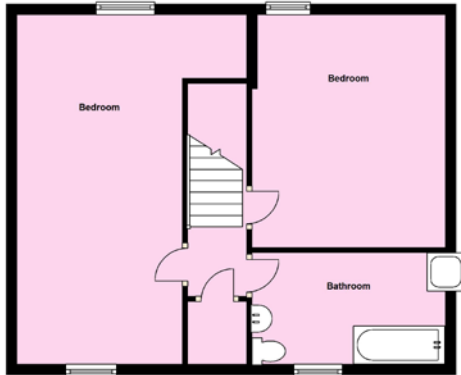

First Floor