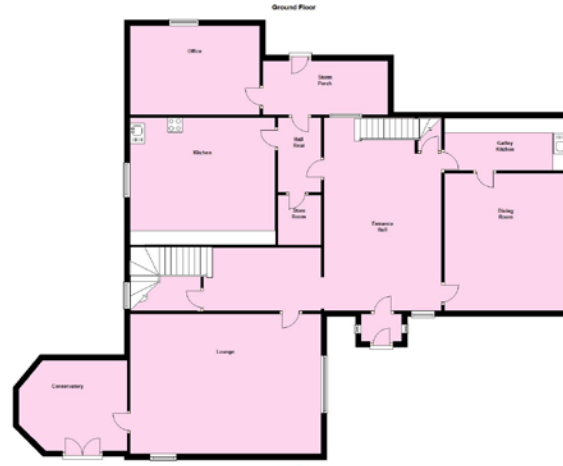

Rhosbeirio House