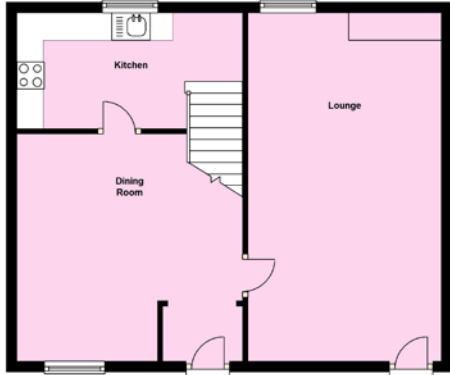

FLOOR PLANS

Rhosbeirio Cottage