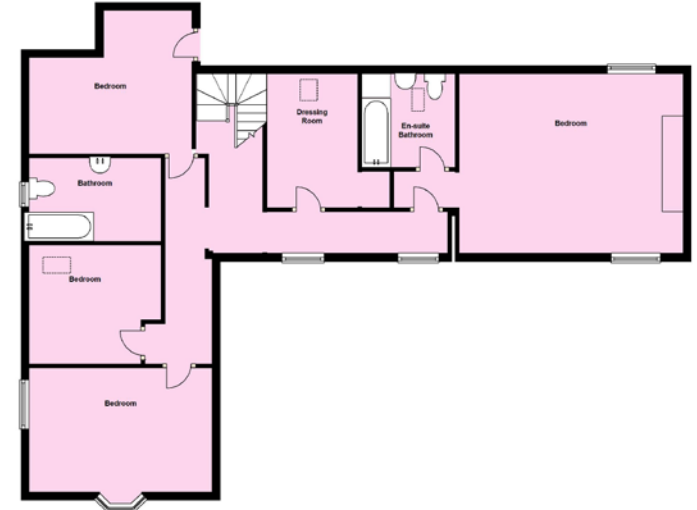

First Floor

For illustrative purposes only. Not to scale.